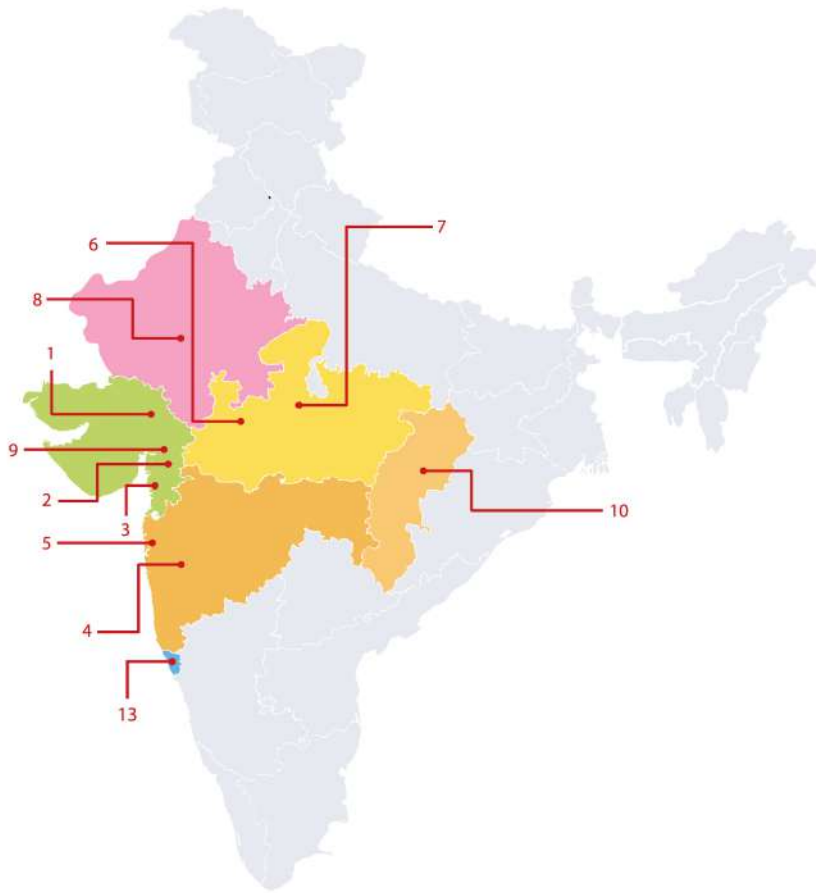

- 📍 **AHMEDABAD**
  ie.csd@innerengineering.co.in
- 📍 **BARODA**
  ie.contacts@innereng.com
- 📍 **SURAT**
  ie.tejas@innerengineering.co.in
- 📍 **PUNE**
  ie.pune@innerengineering.co.in
- 📍 **MUMBAI**
  ie.mumbai@innereng.com
- 📍 **INDORE**
  ie.mp@innerengineering.co.in
- 📍 **BHOPAL**
  ie.bhopal@innereng.com
- 📍 **RAJASTHAN**
  ie.rajasthan@innereng.com
- 📍 **ANAND**
  ie.anand@innereng.com
- 📍 **CHHATTISGARH**
  ie.chattisgarh@innereng.com
- 📍 **RETAIL SALES**
  ie.retailsales@innerengineering.co.in
- 📍 **KUTCH**
  ie.rajkot@innereng.com
- 📍 **GOA**
  ie.goa@innereng.com

innerengineering.co.in